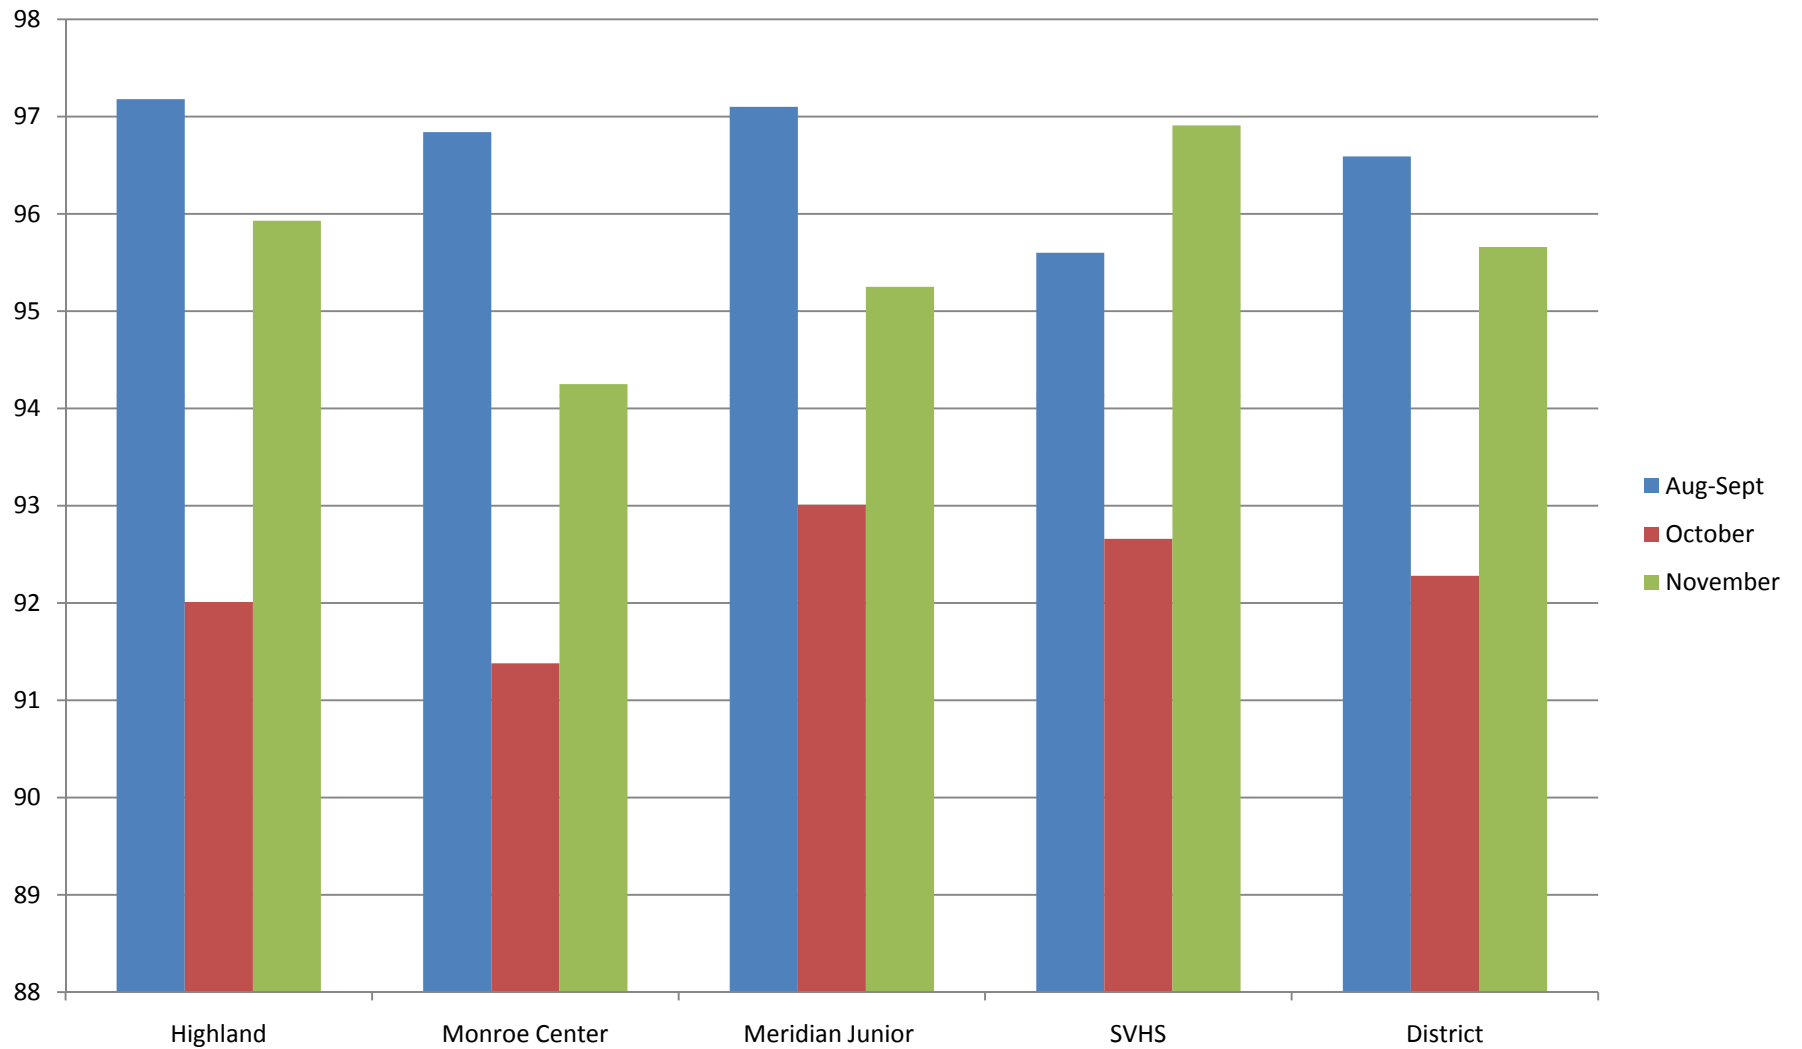

# % Average Daily Student Attendance 2009-2010