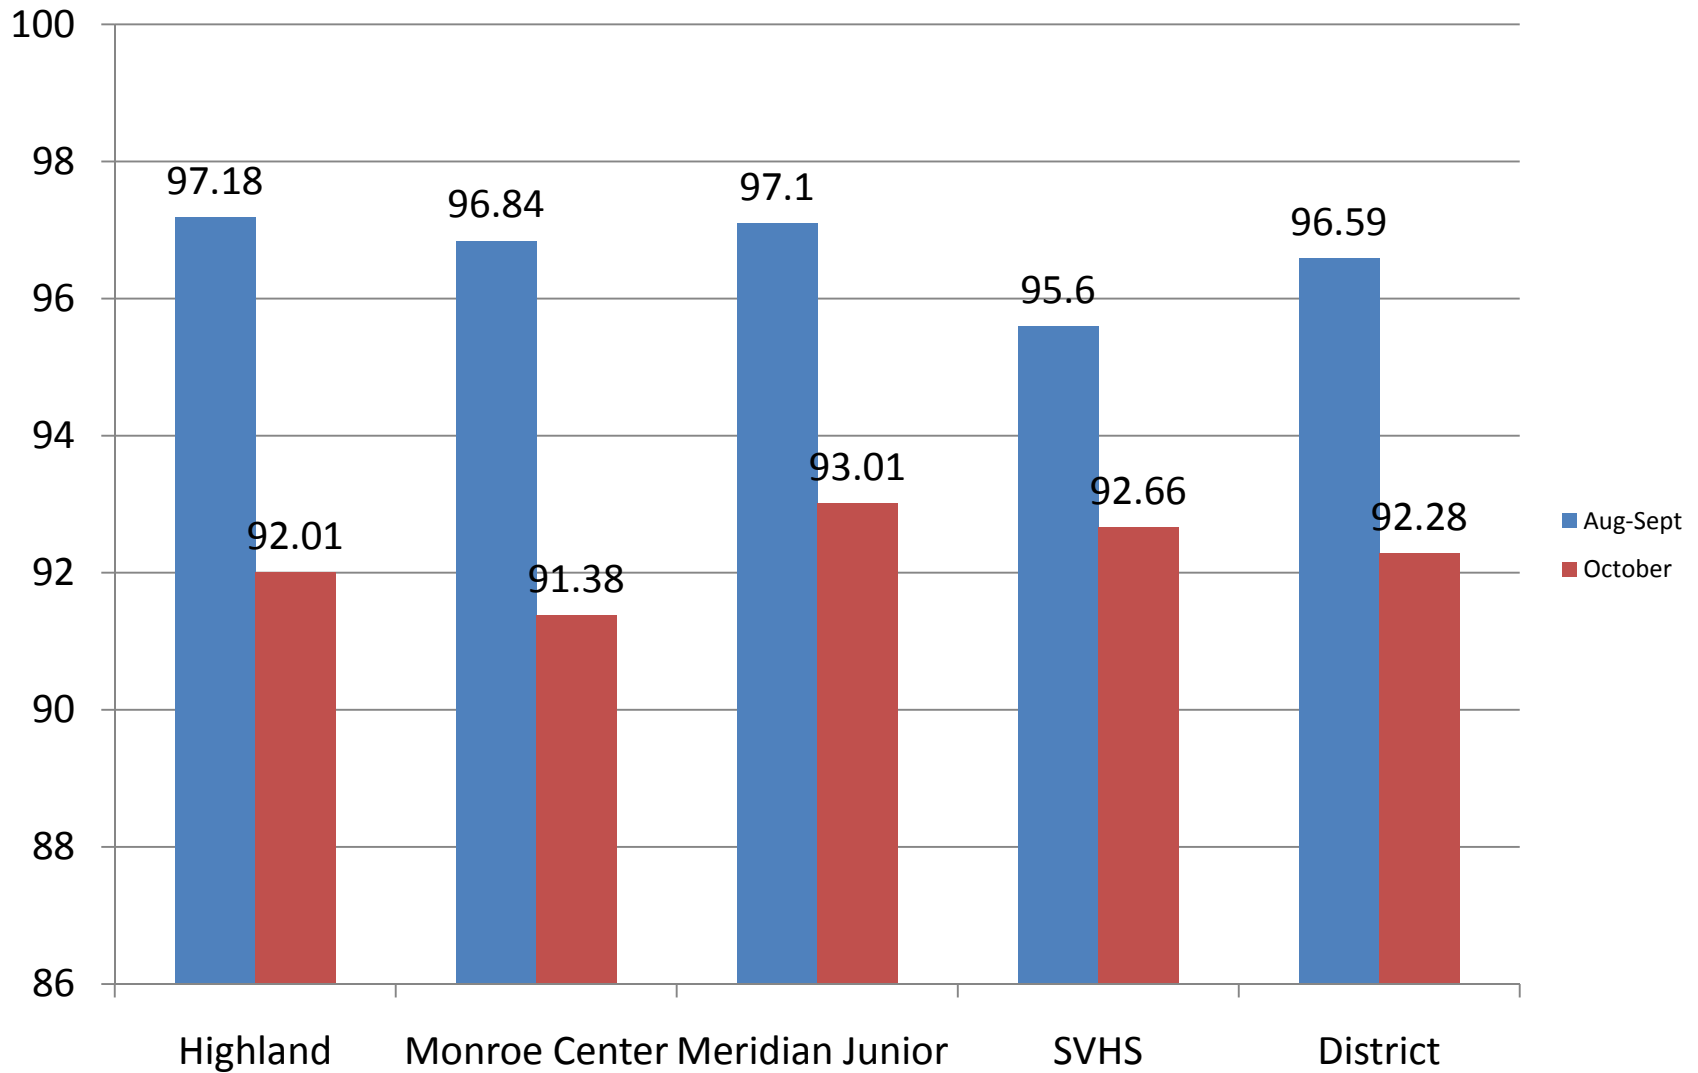

# % Average Daily Student Attendance 2009-2010